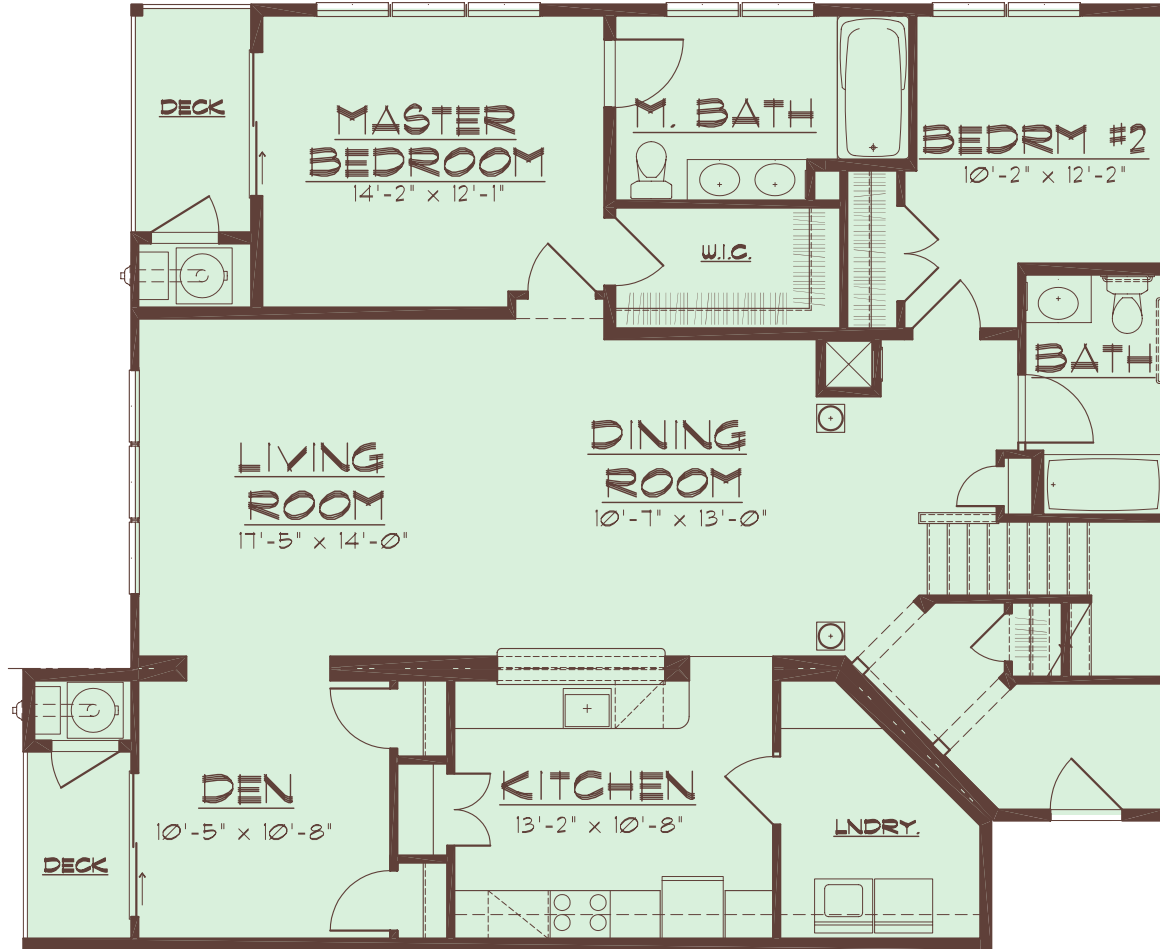

Darlington Elite

The
HOLLOW
at Fox valley

139 Stony Bank Road | Glen Mills, PA 19342
Phone: 610.459.5000 | Fax: 610.459.8724 | www.TheHollowAtFoxValley.com
The Hollow at Fox Valley is owned by Fox Valley Development Corp.

BUILDING			
Trimble		Larkin	
UNIT# 3RD FLOOR	UNIT# 3RD FLOOR	UNIT# 3RD FLOOR	UNIT# 3RD FLOOR
2301	2309	4301	4309

1/8"=1'-0"