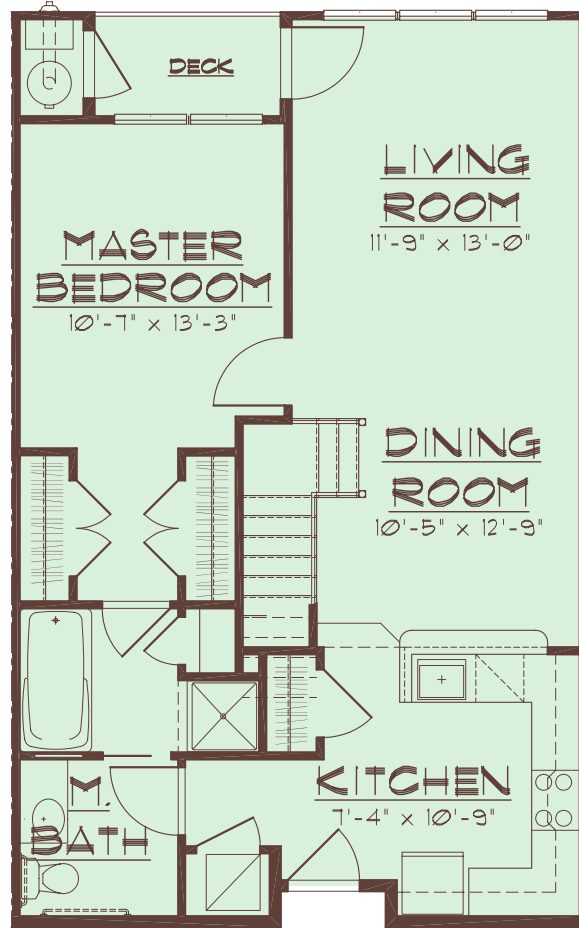

Newlin Elite

The
HOLLOW
at Fox valley

139 Stony Bank Road | Glen Mills, PA 19342
Phone: 610.459.5000 | Fax: 610.459.8724 | www.TheHollowAtFoxValley.com
The Hollow at Fox Valley is owned by Fox Valley Development Corp.

BUILDING

Trimble	Larkin
UNIT# 3RD FLOOR 2305	UNIT# 3RD FLOOR 4305

1/8"=1'-0"